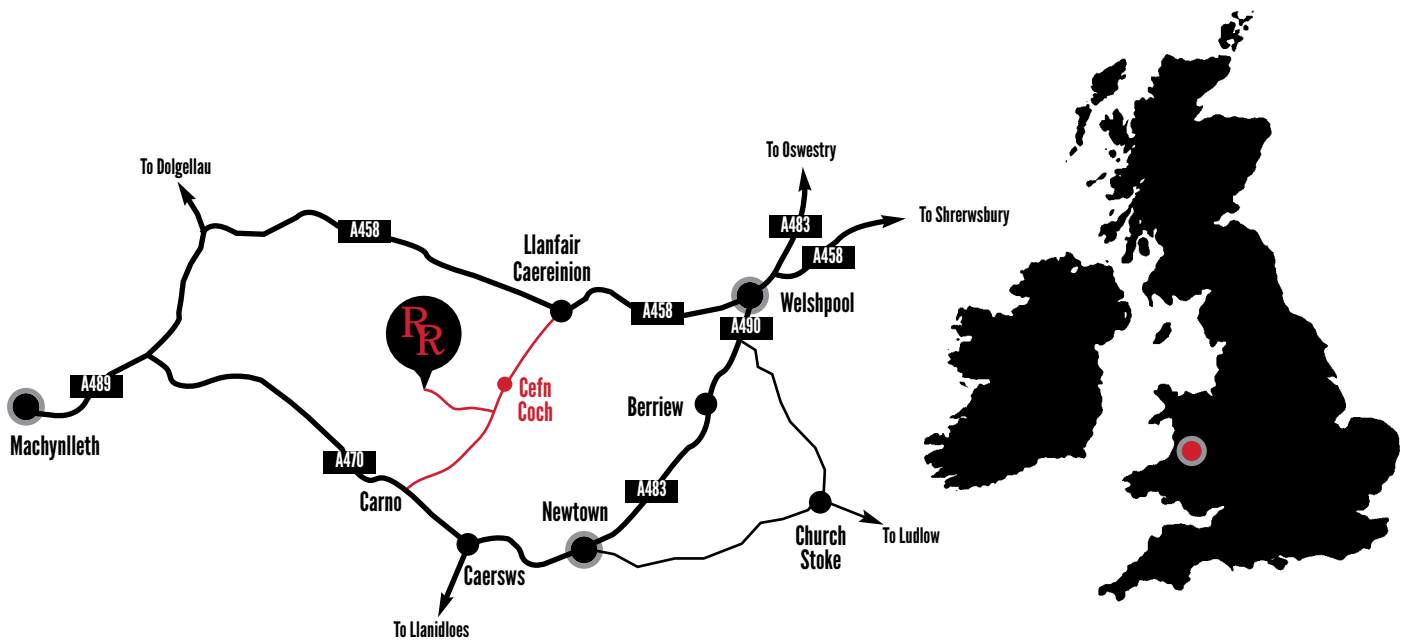

Primary Schools

OVER 35 YEARS EXPERIENCE OF WORKING WITH YOUNG PEOPLE

To find us...

Red Ridge Centre stands in its own grounds, several miles from the small village of Cefn Coch, 16 miles from the Welsh Market town of Welshpool, Mid Wales.

Safest GPS Postcode: SY21 OAX

Grid reference: 015035

Beware! there are many places called Cefn Coch in Mid Wales.

Approach routes:

Welshpool - Llanfair Caereinion - Cefn Coch

From Welshpool take the A458 (towards Dolgellau) due West towards Llanfair Caereinion. After 7 miles turn left off the A458 and cross over the river bridge into the town of Llanfair Caereinion. Follow the main street, passing HSBC on your left, and turn left after 90 metres. There is a signpost at this junction to 'Outdoor Pursuits Centre' and to 'Cefn Coch'.

After approximately 500 metres take the first right, signposted to 'Outdoor Pursuits Centre' and to 'Cefn Coch'. Continue for 4 miles - enter the small village of Cefn Coch, passing the Cefn Coch Inn on your left, and 'Outdoor Pursuits Centre' sign on your right (beside red telephone box). * Continue for approximately 1 mile until you reach a 2nd red telephone box. Take the right fork, signposted 'Outdoor Pursuits Centre'.

Newtown - Tregynon - New Mills - Adfa - Cefn Coch

Arrive at T junction in Cefn Coch, with Cefn Coch Inn on your left. Turn left into the village of Cefn Coch - Follow the instructions left from **

If lost at any time please telephone 01938 810 821 for advice.