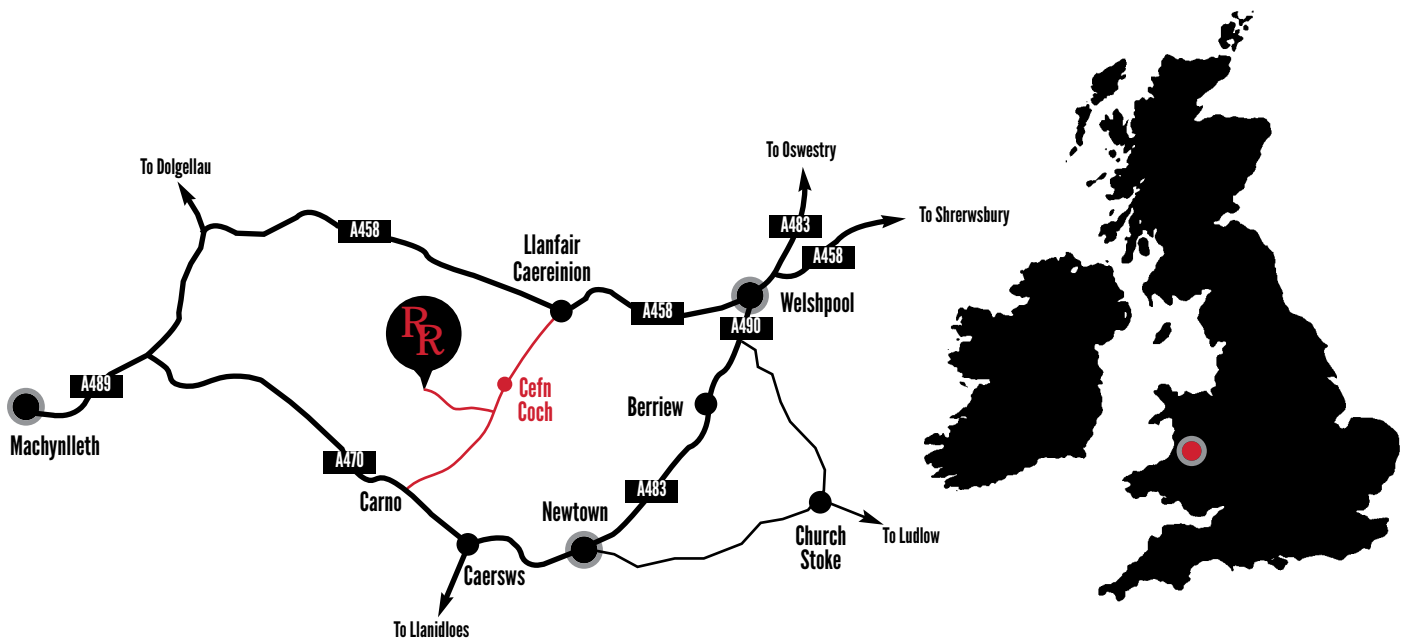

Primary Schools

OVER 35 YEARS EXPERIENCE OF WORKING WITH YOUNG PEOPLE

To find us...

Red Ridge Centre stands in its own grounds, several miles from the small village of Cefn Coch, 16 miles from the Welsh Market town of Welshpool, Mid Wales.

Safest GPS Postcode: SY21 OAX

Grid reference: 015035

Beware! there are many places called Cefn Coch in Mid Wales.

Approach routes:

Welshpool - Llanfair Caereinion - Cefn Coch

From Welshpool take the A458 (towards Dolgellau) due West towards Llanfair Caereinion. After 7 miles turn left off the A458 and cross over the river bridge into the town of Llanfair Caereinion. Follow the main street, passing HSBC on your left, and turn left after 90 metres. There is a signpost at this junction to 'Outdoor Pursuits Centre' and to 'Cefn Coch'.

After approximately 500 metres take the first right, signposted to 'Outdoor Pursuits Centre' and to 'Cefn Coch'. Continue for 4 miles - enter the small village of Cefn Coch, passing the Cefn Coch Inn on your left, and 'Outdoor Pursuits Centre' sign on your right (beside red telephone box). * Continue for approximately 1 mile until you reach a 2nd red telephone box. Take the right fork, signposted 'Outdoor Pursuits Centre'.

Newtown - Tregynon - New Mills - Adfa - Cefn Coch

Arrive at T junction in Cefn Coch, with Cefn Coch Inn on your left. Turn left into the village of Cefn Coch - Follow the instructions left from **

If lost at any time please telephone 01938 810 821 for advice.